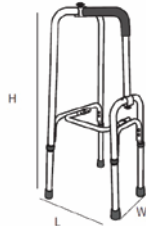

Bonus Pack Includes
5" Walker Wheels & Glides

Allows walker to glide easily over most surfaces

Deluxe Accessory Bags

781-010 - Walker Glides

- Fits Most Walkers.
- New Parabolic design for smoother glide.
- Tool-free easy to install Sur-Lock™ system.
- For walker tubing size of 1" / 2.5 cm.

SPACElite

NEW

Stroke Cane One Handed Walker -Standard KD

SPACElite StrokeCane

- Hopper walker for one handed use, left or right.
- Height adjustable by 9 levels.
- Comfortable grip.
- Lightweight 1.6kg
- Wheel & Ski available.
- User Weight 158kg.
- Tool free assembly.

Product Features

EU Dimensions: L38.2W38.2H74.5-89.7cm

Product weight : 1.6 kg / 3.5 lbs
Material : Aluminum

**Silver
K900-500**

SPACElite Cane All-In-One

SPACElite Cane All-In-One

- Standard Cane with soft comfort handle.
- Lightweight high quality design.
- Super Grip rotating pivot tip.
- Sock absorbing suspension.
- Hiking Handle accessory.
- Wooden designer handle accessory.