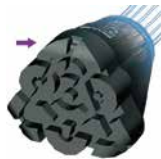

- 730-462 - Blue
- 730-464 - Black
- 730-466 - Charcoal
- 730-468 - Olive
- 730-470 - Burgundy
- 730-472 - Coral