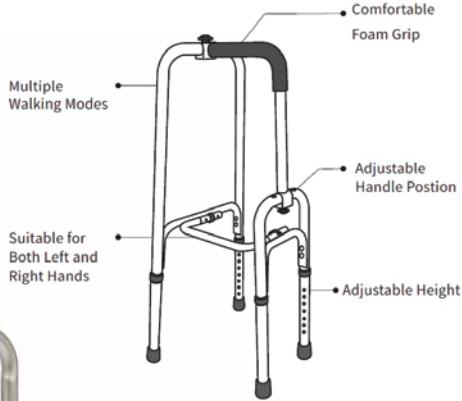

Bonus Pack Includes
5" Walker Wheels & Glides

Allows walker to glide easily over most surfaces

Deluxe Accessory Bags

781-010 - Walker Glides

- Fits Most Walkers.
- New Parabolic design for smoother glide.
- Tool-free easy to install Sur-Lock™ system.
- For walker tubing size of 1" / 2.5 cm.

SPACElite

NEW

Stroke Cane One Handed Walker -Standard KD

SPACElite StrokeCane

- Hopper walker for one handed use, left or right.
- Height adjustable by 9 levels.
- Comfortable grip.
- Lightweight 1.6kg
- Wheel & Ski available.
- User Weight 158kg.
- Tool free assembly.

Product Features

EU Dimensions: L38.2W38.2H74.5-89.7cm

Product weight : 1.6 kg / 3.5 lbs
Material : Aluminum

**Silver
K900-500**

SPACElite Cane All-In-One

SPACElite Cane All-In-One

- Standard Cane with soft comfort handle.
- Lightweight high quality design.
- Super Grip rotating pivot tip.
- Sock absorbing suspension.
- Hiking Handle accessory.
- Wooden designer handle accessory.