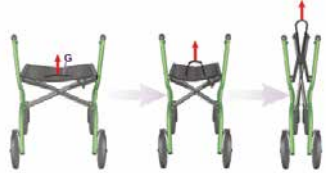

700-935 - Fusion

Rollator + Transport Chair

- Easy to activate brakes.
- 8" Indoor/Outdoor Wheels.
- Easily side folds.
- Height adjustable ergo handles
- Swing n' Lock footrests, clip to frame when folded.
- Easy adjust brakes.
- Tool-free set-up.
- High Quality paint for long lasting finish.
- Comfort sling seat.
- Large Backrest.

						Net Weight
153-188 cm	76-93 cm	51 cm	50 cm	69 cm	72 cm	7.7 kg

Comfortable Armrests

Easy to Fold

Full-fit Backrest

Swing n' Lock Footrests

MAX.
300 lb
(136 kg)

HEAVY DUTY COMFORT A-FRAME

COMFORT-PLUS Rollator

- Easy to activate brakes.
- 8" Comfort-Grip™ Indoor/Outdoor Wheels.
- Soft privacy basket.
- Tool-free set-up.
- Reflectors for night safety.
- Net weight only 7.8 kg.
- High Quality paint for long lasting finish.
- Locks in open and closed position for safety.

MAX.
300 lb
(136 kg)

Ergo-form handgrips

Dual height frame technology

Ergo-seat & back with memory foam

Extra-large shopping basket

Standard	153 - 188 cm	84 - 99 cm	57 cm	43 cm	62 cm	70 cm
Hemi	130 - 165 cm	76 - 91 cm	49 cm	43 cm	62 cm	65 cm

COMFORT-PLUS XWD

Extra-wide frame & seating

MAX.
181 kg

Standard	153 - 188 cm	84 - 99 cm	57 cm	48 cm	67 cm	70 cm
Hemi	130 - 165 cm	76 - 91 cm	50 cm	48 cm	67 cm	65 cm

700-946
Standard
Iridescent Blue

700-949
XWD
Iridescent Blue