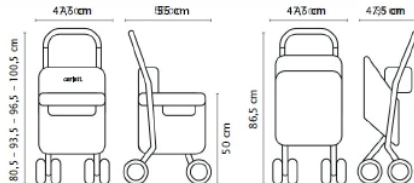

LETT800M-S1 - Volcano
LETT800M-S2 - Ruby
AR800 - Armrest