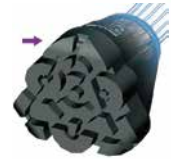

Offset Handle Canes

- With Ergonomic Handle and Shock Absorbing Tip.
- 12 appealing colours and 8 new exciting patterns which express one's personality.
- 12 Cane height adjusts 71.1 to 99 cm.