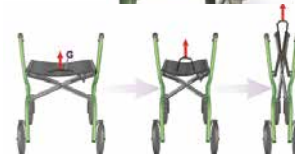

SPACELITE carbon

SPACElite Carbon Rollator

- Comfort curved backrest.
- Feather touch breaks that lock.
- Comfortable ergonomic grips.
- Comfortable sling seat.
- Handy utility basket.
- Curb Climber.
- All Carbon Fibre, no Glass
- Easy tool-free assembly.
- Folds from side to side.
- User Weight 150 kg.
- *Weight 4.8kg without accessories.
  Gross weight 5.4kg.

• Saddle Bag