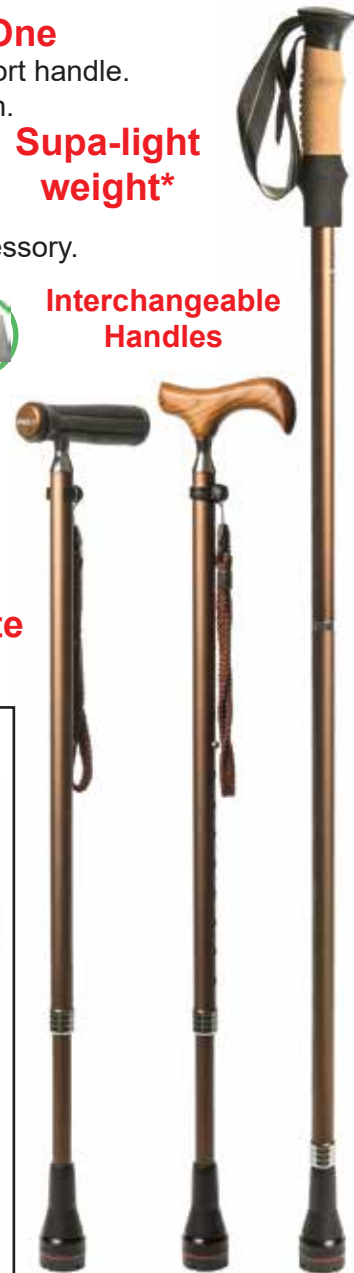

**Supa-light weight\***

**Interchangeable Handles**

153 - 188 cm	70 - 92 cm	50 cm

**Cane Standard With Rubber Handle Complete  
900-610**

**Accessories Sold Separately**

**Hiking Handle Extension  
900-630**

**Wooden Designer Handle  
900-650**