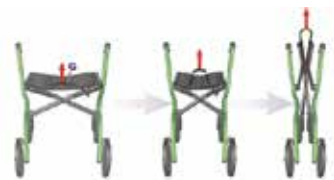

							Net Weight
153-188 cm	76-93 cm	51 cm	50 cm	69 cm	72 cm	72 cm	7.7 kg

**Comfortable Armrests**

**Easy to Fold**

**Full-fit Backrest**

**Swing n' Lock Footrests**

**MAX.**  
300 lb  
(136 kg)